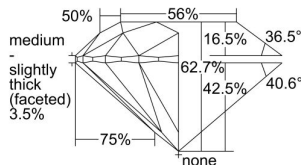

GIA®

FACSIMILE

GIA REPORT 5393575875

Verify this report at GIA.edu

GIA NATURAL DIAMOND DOSSIER®

July 23, 2021
GIA Report Number 5393575875
Shape and Cutting Style ..... Round Brilliant
Measurements ..... 5.61 - 5.66 x 3.54 mm

GRADING RESULTS

Carat Weight ..... 0.70 carat
Color Grade ..... G
Clarity Grade S11
Cut Grade ..... Excellent

ADDITIONAL GRADING INFORMATION

Polish ..... Excellent
Symmetry ..... Very Good
Fluorescence ..... Faint
Clarity Characteristics..... Crystal, Cloud
Inscription(s): GIA 5393575875

PROPORTIONS

Profile to actual proportions