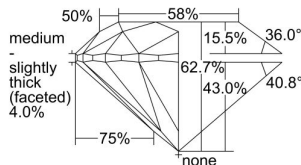

GIA®

FACSIMILE

GIA REPORT 1393053873

Verify this report at GIA.edu

GIA NATURAL DIAMOND DOSSIER®

July 19, 2021
GIA Report Number 1393053873
Shape and Cutting Style ..... Round Brilliant
Measurements ..... 5.84 - 5.92 x 3.69 mm

GRADING RESULTS

Carat Weight ..... 0.80 carat
Color Grade ..... F
Clarity Grade VS2
Cut Grade ..... Excellent

ADDITIONAL GRADING INFORMATION

Polish ..... Excellent
Symmetry ..... Very Good
Fluorescence ..... None
Clarity Characteristics.. Crystal, Cloud, Feather, Indented Natural
Inscription(s): GIA 1393053873

PROPORTIONS

Profile to actual proportions

GRADING SCALES

GIA COLOR SCALE	GIA CLARITY SCALE	GIA CUT SCALE	
D	FLAWLESS	EXCELLENT	
E	INTERNALLY FLAWLESS		
F		VVS₁	VERY GOOD
G	VVS₂		
H	VS₁	GOOD	
I	VS₂		
J	SI₁	FAIR	
K	SI₂		
L	I₁	POOR	
M	I₂		
N	I₃		
O			
P			
Q			
R			
S			
T			
U			
V			
W			
X			
Y			
Z