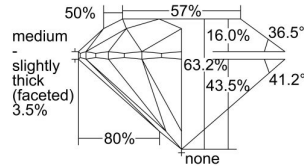

GIA®

FACSIMILE

GIA REPORT 1305827030

Verify this report at GIA.edu

GIA NATURAL DIAMOND DOSSIER®

October 18, 2018
GIA Report Number 1305827030
Shape and Cutting Style ..... Round Brilliant
Measurements ..... 5.62 - 5.66 x 3.56 mm

GRADING RESULTS

Carat Weight ..... 0.70 carat
Color Grade ..... J
Clarity Grade I1
Cut Grade ..... Excellent

ADDITIONAL GRADING INFORMATION

Polish ..... Excellent
Symmetry ..... Excellent
Fluorescence ..... None
Clarity Characteristics ..... Crystal
Inscription(s): GIA 1305827030

PROPORTIONS

Profile to actual proportions