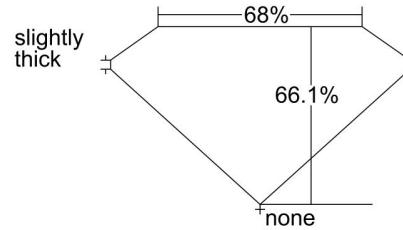

GIA NATURAL DIAMOND GRADING REPORT

July 20, 2021
 GIA Report Number 2215864058
 Shape and Cutting Style Emerald Cut
 Measurements 9.82 x 7.00 x 4.63 mm

GRADING RESULTS

Carat Weight 3.01 carat
 Color Grade H
 Clarity Grade VS2

ADDITIONAL GRADING INFORMATION

Polish Excellent
 Symmetry Excellent
 Fluorescence Medium Blue
 Inscription(s): GIA 2215864058
 Comments: Pinpoints are not shown.

PROPORTIONS

Profile not to actual proportions

CLARITY CHARACTERISTICS

KEY TO SYMBOLS*

- Cloud
- Feather
- Needle

* Red symbols denote internal characteristics (inclusions). Green or black symbols denote external characteristics (blemishes). Diagram is an approximate representation of the diamond, and symbols shown indicate type, position, and approximate size of clarity characteristics. All clarity characteristics may not be shown. Details of finish are not shown.