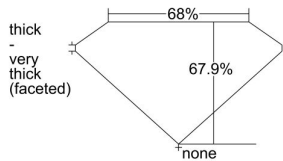

GIA®

FACSIMILE

GIA REPORT 6392177192

Verify this report at GIA.edu

GIA NATURAL DIAMOND DOSSIER®

June 25, 2021
GIA Report Number 6392177192
Shape and Cutting Style ..... Cushion Modified Brilliant
Measurements ..... 5.45 x 5.18 x 3.52 mm

GRADING RESULTS

Carat Weight ..... 0.84 carat
Color Grade ..... F
Clarity Grade VS1

ADDITIONAL GRADING INFORMATION

Polish ..... Excellent
Symmetry ..... Excellent
Fluorescence ..... Faint
Clarity Characteristics..... Crystal, Pinpoint
Inscription(s): GIA 6392177192

PROPORTIONS

Profile not to actual proportions

GRADING SCALES

GIA COLOR SCALE		GIA CLARITY SCALE			
COLORLESS	D	VERY VERY SLIGHTLY INCLUDED	FLAWLESS		
	E		INTERNALLY FLAWLESS		
	F	VERY SLIGHTLY INCLUDED	VVS₁		
	G		VVS₂		
	NEAR COLORLESS	H	SLIGHTLY INCLUDED	VS₁	
		I		VS₂	
		FAINT	J	SLIGHTLY INCLUDED	SI₁
			K		SI₂
	L		I₁		
	VERT LIGHT		M	INCLUDED	I₂
N			I₃		
O					
LIGHT		P			
		Q			
		R			
	S				
	T				
	U				
	V				
	W				
	X				
	Y				
	Z