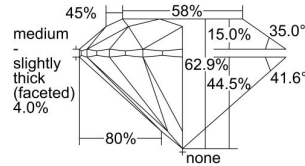

GIA®

FACSIMILE

GIA REPORT 1375397918

Verify this report at GIA.edu

GIA NATURAL DIAMOND DOSSIER®

January 25, 2021
GIA Report Number 1375397918
Shape and Cutting Style ..... Round Brilliant
Measurements ..... 5.63 - 5.67 x 3.56 mm

GRADING RESULTS

Carat Weight ..... 0.70 carat
Color Grade I
Clarity Grade S11
Cut Grade ..... Excellent

ADDITIONAL GRADING INFORMATION

Polish ..... Excellent
Symmetry ..... Excellent
Fluorescence ..... Faint
Clarity Characteristics ..... Crystal, Feather
Inscription(s): GIA 1375397918

PROPORTIONS

Profile to actual proportions

GRADING SCALES

GIA COLOR SCALE	GIA CLARITY SCALE	GIA CUT SCALE	
D	FLAWLESS	EXCELLENT	
E	INTERNALLY FLAWLESS		
F		VVS₁	VERY GOOD
G	VVS₂		
H	VS₁	GOOD	
I	VS₂		
J	SI₁	FAIR	
K			
L	SI₂	POOR	
M			
N	I₁		
O	I₂		
P	I₃		
Q			
R			
S			
T			
U			
V			
W			
X			
Y			
Z