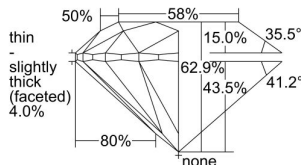

GIA®

FACSIMILE

GIA REPORT 6392629189

Verify this report at GIA.edu

GIA NATURAL DIAMOND DOSSIER®

July 23, 2021
GIA Report Number 6392629189
Shape and Cutting Style ..... Round Brilliant
Measurements ..... 5.61 - 5.66 x 3.54 mm

GRADING RESULTS

Carat Weight ..... 0.70 carat
Color Grade ..... H
Clarity Grade VS1
Cut Grade ..... Excellent

ADDITIONAL GRADING INFORMATION

Polish ..... Excellent
Symmetry ..... Very Good
Fluorescence ..... Faint
Clarity Characteristics.... Crystal, Cloud, Needle, Indented Natural
Inscription(s): GIA 6392629189

PROPORTIONS

Profile to actual proportions

GRADING SCALES

GIA COLOR SCALE	GIA CLARITY SCALE	GIA CUT SCALE	
D	FLAWLESS	EXCELLENT	
E	INTERNALLY FLAWLESS		
F		VVS₁	VERY GOOD
G	VVS₂		
H	VS₁	GOOD	
I	VS₂		
J	SI₁	FAIR	
K	SI₂		
L	I₁	POOR	
M	I₂		
N	I₃		
O			
P			
Q			
R			
S			
T			
U			
V			
W			
X			
Y			
Z