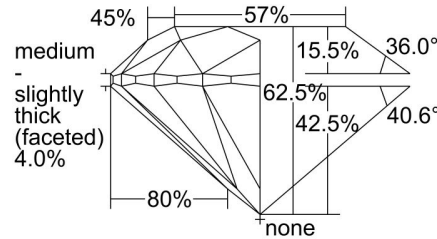

GIA NATURAL DIAMOND GRADING REPORT

May 25, 2021
 GIA Report Number 7386780519
 Shape and Cutting Style Round Brilliant
 Measurements 6.29 - 6.37 x 3.96 mm

GRADING RESULTS

Carat Weight 1.00 carat
 Color Grade E
 Clarity Grade SI2
 Cut Grade Excellent

PROPORTIONS

Profile to actual proportions

CLARITY CHARACTERISTICS

KEY TO SYMBOLS*

- Twinning Wisp
- Feather
- Cloud
- Crystal
- Cavity
- Needle
- Natural

* Red symbols denote internal characteristics (inclusions). Green or black symbols denote external characteristics (blemishes). Diagram is an approximate representation of the diamond, and symbols shown indicate type, position, and approximate size of clarity characteristics. All clarity characteristics may not be shown. Details of finish are not shown.