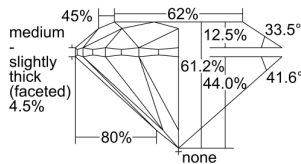

GIA®

FACSIMILE

GIA REPORT 2398574574

Verify this report at GIA.edu

GIA NATURAL DIAMOND DOSSIER®

July 21, 2021
GIA Report Number 2398574574
Shape and Cutting Style ..... Round Brilliant
Measurements ..... 5.66 - 5.72 x 3.49 mm

GRADING RESULTS

Carat Weight ..... 0.70 carat
Color Grade ..... H
Clarity Grade VS1
Cut Grade ..... Excellent

ADDITIONAL GRADING INFORMATION

Polish ..... Excellent
Symmetry ..... Very Good
Fluorescence ..... Faint
Clarity Characteristics..... Crystal, Cloud, Feather
Inscription(s): GIA 2398574574

PROPORTIONS

Profile to actual proportions

GRADING SCALES

GIA COLOR SCALE	GIA CLARITY SCALE	GIA CUT SCALE	
D	FLAWLESS	EXCELLENT	
E	INTERNALLY FLAWLESS		
F		VVS₁	VERY GOOD
G	VVS₂		
H	VS₁	GOOD	
I	VS₂		
J	SI₁	FAIR	
K	SI₂		
L	I₁	POOR	
M	I₂		
N	I₃		
O			
P			
Q			
R			
S			
T			
U			
V			
W			
X			
Y			
Z