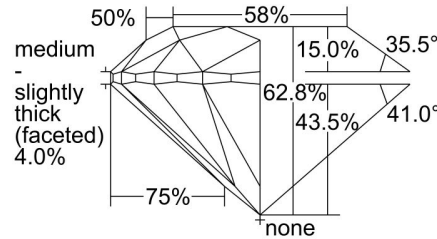

GIA NATURAL DIAMOND GRADING REPORT

June 30, 2021  
 GIA Report Number ..... 6395296345  
 Shape and Cutting Style ..... Round Brilliant  
 Measurements ..... 6.61 - 6.67 x 4.17 mm

GRADING RESULTS

Carat Weight ..... 1.15 carat  
 Color Grade ..... F  
 Clarity Grade ..... SI2  
 Cut Grade ..... Excellent

PROPORTIONS

Profile to actual proportions

CLARITY CHARACTERISTICS

KEY TO SYMBOLS\*

- Crystal
- Cloud
- Knot
- Cavity
- ~ Feather
- \\ Needle
- ^ Natural

\* Red symbols denote internal characteristics (inclusions). Green or black symbols denote external characteristics (blemishes). Diagram is an approximate representation of the diamond, and symbols shown indicate type, position, and approximate size of clarity characteristics. All clarity characteristics may not be shown. Details of finish are not shown.