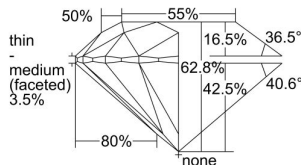

GIA®

FACSIMILE

GIA REPORT 2386443031

Verify this report at GIA.edu

GIA NATURAL DIAMOND DOSSIER®

April 24, 2021
GIA Report Number 2386443031
Shape and Cutting Style ..... Round Brilliant
Measurements ..... 5.18 - 5.19 x 3.26 mm

GRADING RESULTS

Carat Weight ..... 0.54 carat
Color Grade I
Clarity Grade SI2
Cut Grade ..... Excellent

ADDITIONAL GRADING INFORMATION

Polish ..... Very Good
Symmetry ..... Excellent
Fluorescence ..... None
Clarity Characteristics ..... Crystal, Cloud
Inscription(s): GIA 2386443031

PROPORTIONS

Profile to actual proportions