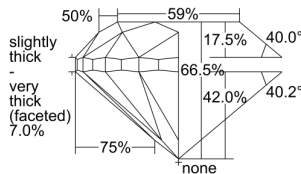

GIA®

FACSIMILE

GIA REPORT 6372947842

Verify this report at GIA.edu

GIA NATURAL DIAMOND DOSSIER®

April 03, 2021
GIA Report Number 6372947842
Shape and Cutting Style ..... Round Brilliant
Measurements ..... 4.76 - 4.88 x 3.21 mm

GRADING RESULTS

Carat Weight ..... 0.50 carat
Color Grade ..... H
Clarity Grade S11
Cut Grade ..... Good

ADDITIONAL GRADING INFORMATION

Polish ..... Excellent
Symmetry ..... Good
Fluorescence ..... Faint
Clarity Characteristics ..... Cloud
Inscription(s): GIA 6372947842

PROPORTIONS

Profile to actual proportions

GRADING SCALES

GIA COLOR SCALE	GIA CLARITY SCALE	GIA CUT SCALE
D	FLAWLESS	EXCELLENT
E	INTERNALLY FLAWLESS	
F	VVS₁	VERY GOOD
G		
H	VS₁	GOOD
I		
J	VS₂	FAIR
K		
L	SI₁	POOR
M		
N	I₁	
O		
P	I₂	
Q		
R	I₃	
S		
T		
U		
V		
W		
X		
Y		
Z