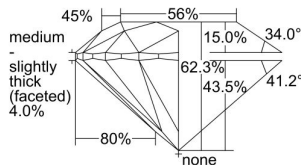

GIA®

FACSIMILE

GIA REPORT 1397308684

Verify this report at GIA.edu

GIA NATURAL DIAMOND DOSSIER®

July 02, 2021
GIA Report Number 1397308684
Shape and Cutting Style ..... Round Brilliant
Measurements ..... 5.07 - 5.09 x 3.17 mm

GRADING RESULTS

Carat Weight ..... 0.50 carat
Color Grade I
Clarity Grade SI2
Cut Grade ..... Excellent

ADDITIONAL GRADING INFORMATION

Polish ..... Very Good
Symmetry ..... Excellent
Fluorescence ..... Medium Blue
Clarity Characteristics ..... Crystal
Inscription(s): GIA 1397308684

PROPORTIONS

Profile to actual proportions

GRADING SCALES

GIA COLOR SCALE	GIA CLARITY SCALE	GIA CUT SCALE	
D	FLAWLESS	EXCELLENT	
E	INTERNALLY FLAWLESS		
F		VVS₁	VERY GOOD
G	VVS₂		
H	VS₁	GOOD	
I	VS₂		
J	SI₁	FAIR	
K	SI₂		
L	I₁	POOR	
M	I₂		
N	I₃		
O			
P			
Q			
R			
S			
T			
U			
V			
W			
X			
Y			
Z