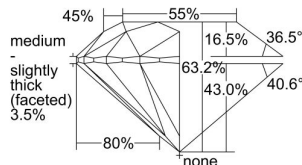

GIA®

FACSIMILE

GIA REPORT 1389862863

Verify this report at GIA.edu

GIA NATURAL DIAMOND DOSSIER®

May 28, 2021
GIA Report Number 1389862863
Shape and Cutting Style ..... Round Brilliant
Measurements ..... 5.00 - 5.06 x 3.18 mm

GRADING RESULTS

Carat Weight ..... 0.50 carat
Color Grade ..... H
Clarity Grade VS1
Cut Grade ..... Excellent

ADDITIONAL GRADING INFORMATION

Polish ..... Excellent
Symmetry ..... Very Good
Fluorescence ..... Faint
Clarity Characteristics..... Crystal, Cloud, Needle, Pinpoint
Inscription(s): GIA 1389862863

PROPORTIONS

Profile to actual proportions

GRADING SCALES

GIA COLOR SCALE	GIA CLARITY SCALE	GIA CUT SCALE	
COLOREDNESS D	FLAWLESS	EXCELLENT	
E	INTERNALLY FLAWLESS		
F		VVS₁	VERY GOOD
G	VVS₂		
H	VS₁	GOOD	
I	VS₂		
J	SI₁	FAIR	
K	SI₂		
L	I₁	POOR	
M	I₂		
N	I₃		
O			
P			
Q			
R			
S			
T			
U			
V			
W			
X			
Y			
Z