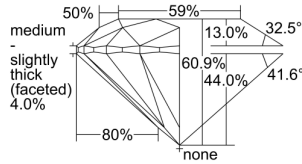

GIA®

FACSIMILE

GIA REPORT 7363989056

Verify this report at GIA.edu

GIA NATURAL DIAMOND DOSSIER®

December 28, 2020
GIA Report Number 7363989056
Shape and Cutting Style ..... Round Brilliant
Measurements ..... 5.11 - 5.13 x 3.12 mm

GRADING RESULTS

Carat Weight ..... 0.50 carat
Color Grade ..... F
Clarity Grade VS2
Cut Grade ..... Excellent

ADDITIONAL GRADING INFORMATION

Polish ..... Excellent
Symmetry ..... Very Good
Fluorescence ..... None
Clarity Characteristics..... Crystal, Indented Natural, Cloud
Inspection(s): GIA 7363989056

PROPORTIONS

Profile to actual proportions

GRADING SCALES

GIA COLOR SCALE	GIA CLARITY SCALE	GIA CUT SCALE	
D	FLAWLESS	EXCELLENT	
E	INTERNALLY FLAWLESS		
F		VVS₁	VERY GOOD
G	VVS₂		
H	VS₁	GOOD	
I	VS₂		
J	SI₁	FAIR	
K	SI₂		
L	I₁	POOR	
M	I₂		
N	I₃		
O			
P			
Q			
R			
S			
T			
U			
V			
W			
X			
Y			
Z