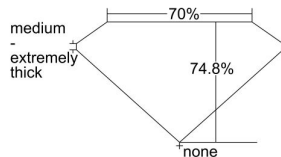

GIA®

FACSIMILE

GIA REPORT

7216419839

Verify this report at gia.edu

GIA DIAMOND DOSSIER®

January 07, 2016
GIA Report Number 7216419839
Shape and Cutting Style ..... Square Modified Brilliant
Measurements ..... 4.64 x 4.42 x 3.31 mm

GRADING RESULTS

Carat Weight ..... 0.61 carat
Color Grade ..... K
Clarity Grade VS2

ADDITIONAL GRADING INFORMATION

Polish ..... Very Good
Symmetry ..... Good
Fluorescence ..... None
Clarity Characteristics ..... Cloud, Crystal, Feather
Inscription(s): GIA 7216419839

PROPORTIONS

Profile not to actual proportions

GRADING SCALES

GIA COLOR SCALE		GIA CLARITY SCALE			
COLORLESS	D	VERY VERY SLIGHTLY INCLUDED	FLAWLESS		
	E		INTERNALLY FLAWLESS		
	F	VERY SLIGHTLY INCLUDED	VVS₁		
	G		VVS₂		
	H		VS₁		
	NEAR COLORLESS	I	SLIGHTLY INCLUDED	VS₂	
		J		SI₁	
		FAINT	K	INCLUDED	SI₂
			L		I₁
			M		I₂
VERY LIGHT			N	INCLUDED	I₃
	O				
	P				
	Q				
LIGHT	R				
	S				
	T				
	U				
	V				
	Z