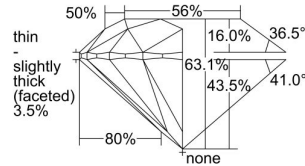

GIA®

FACSIMILE

GIA REPORT 2397135834

Verify this report at GIA.edu

GIA NATURAL DIAMOND DOSSIER®

June 23, 2021
GIA Report Number 2397135834
Shape and Cutting Style ..... Round Brilliant
Measurements ..... 5.64 - 5.67 x 3.57 mm

GRADING RESULTS

Carat Weight ..... 0.70 carat
Color Grade ..... E
Clarity Grade I1
Cut Grade ..... Excellent

ADDITIONAL GRADING INFORMATION

Polish ..... Excellent
Symmetry ..... Excellent
Fluorescence ..... None
Clarity Characteristics ..... Crystal
Inscription(s): GIA 2397135834

PROPORTIONS

Profile to actual proportions

GRADING SCALES

GIA COLOR SCALE	GIA CLARITY SCALE	GIA CUT SCALE	
D	FLAWLESS	EXCELLENT	
E	INTERNALLY FLAWLESS		
F		VVS₁	VERY GOOD
G	VVS₂		
H	VS₁	GOOD	
I	VS₂		
J	SI₁	FAIR	
K	SI₂		
L	I₁	POOR	
M	I₂		
N	I₃		
O			
P			
Q			
R			
S			
T			
U			
V			
W			
X			
Y			
Z