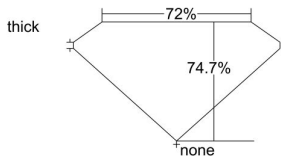

GIA®

FACSIMILE

GIA REPORT 2387427561

Verify this report at GIA.edu

GIA NATURAL DIAMOND DOSSIER®

April 22, 2021
GIA Report Number 2387427561
Shape and Cutting Style ..... Square Modified Brilliant
Measurements ..... 5.27 x 5.16 x 3.85 mm

GRADING RESULTS

Carat Weight ..... 0.90 carat
Color Grade ..... G
Clarity Grade SI1

ADDITIONAL GRADING INFORMATION

Polish ..... Excellent
Symmetry ..... Very Good
Fluorescence ..... None
Clarity Characteristics ..... Cloud, Crystal
Inscription(s): GIA 2387427561

PROPORTIONS

Profile not to actual proportions

GRADING SCALES

GIA COLOR SCALE		GIA CLARITY SCALE			
COLORLESS	D	VERY VERY SLIGHTLY INCLUDED	FLAWLESS		
	E		INTERNALLY FLAWLESS		
	F		VVS₁		
	NEAR COLORLESS	G	VERY SLIGHTLY INCLUDED	VVS₂	
		H		VS₁	
		FANT	I	SLIGHTLY INCLUDED	VS₂
			J		SI₁
	VERT LIGHT	K	INCLUDED	SI₂	
		L		I₁	
		M		I₂	
LIGHT		N	INCLUDED	I₃	
		O			
		P			
		Q			
		R