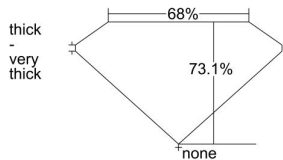

GIA®

FACSIMILE

GIA REPORT 7398364379

Verify this report at GIA.edu

GIA NATURAL DIAMOND DOSSIER®

July 08, 2021
GIA Report Number 7398364379
Shape and Cutting Style ..... Square Modified Brilliant
Measurements ..... 4.31 x 4.26 x 3.12 mm

GRADING RESULTS

Carat Weight ..... 0.50 carat
Color Grade ..... E
Clarity Grade SI1

ADDITIONAL GRADING INFORMATION

Polish ..... Excellent
Symmetry ..... Very Good
Fluorescence ..... None
Clarity Characteristics ..... Feather, Crystal
Inscription(s): GIA 7398364379

PROPORTIONS

Profile not to actual proportions

GRADING SCALES

GIA COLOR SCALE		GIA CLARITY SCALE			
COLORLESS	D	VERY VERY SLIGHTLY INCLUDED	FLAWLESS		
	E		INTERNALLY FLAWLESS		
	F		VVS₁		
	G		VVS₂		
	NEAR COLORLESS	H	VERY SLIGHTLY INCLUDED	VS₁	
		I		VS₂	
		FANT	J	SLIGHTLY INCLUDED	SI₁
			K		SI₂
	L		I₁		
	VERT LIGHT		M	INCLUDED	I₂
N			I₃		
O					
P					
LIGHT	Q				
	R				
	S				
	T				
	U				
	Z