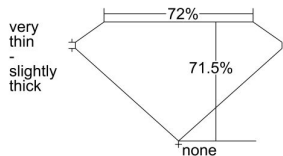

GIA®

FACSIMILE

GIA REPORT 2215658841

Verify this report at GIA.edu

GIA NATURAL DIAMOND DOSSIER®

May 05, 2021
GIA Report Number 2215658841
Shape and Cutting Style ..... Square Modified Brilliant
Measurements ..... 4.48 x 4.42 x 3.16 mm

GRADING RESULTS

Carat Weight ..... 0.50 carat
Color Grade ..... F
Clarity Grade VS1

ADDITIONAL GRADING INFORMATION

Polish ..... Very Good
Symmetry ..... Good
Fluorescence ..... None
Clarity Characteristics ..... Cloud, Feather, Pinpoint
Inscription(s): GIA 2215658841

PROPORTIONS

Profile not to actual proportions