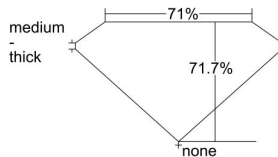

GIA®

FACSIMILE

GIA REPORT 1353274646

Verify this report at GIA.edu

GIA NATURAL DIAMOND DOSSIER®

June 04, 2020
GIA Report Number 1353274646
Shape and Cutting Style ..... Square Modified Brilliant
Measurements ..... 5.03 x 4.95 x 3.55 mm

GRADING RESULTS

Carat Weight ..... 0.72 carat
Color Grade I
Clarity Grade SI1

ADDITIONAL GRADING INFORMATION

Polish ..... Excellent
Symmetry ..... Very Good
Fluorescence ..... None
Clarity Characteristics..... Crystal, Cavity, Feather
Inscription(s): GIA 1353274646

PROPORTIONS

Profile not to actual proportions

GRADING SCALES

GIA COLOR SCALE		GIA CLARITY SCALE			
COLORLESS	D	VERY VERY SLIGHTLY INCLUDED	FLAWLESS		
	E		INTERNALLY FLAWLESS		
	F	VERY SLIGHTLY INCLUDED	VVS₁		
	G		VVS₂		
	H		VS₁		
	NEAR COLORLESS	I	SLIGHTLY INCLUDED	VS₂	
		J		SI₁	
		FAINT	K	INCLUDED	SI₂
			L		I₁
			M		I₂
VERY LIGHT	N	LIGHT	I₃		
	O				
	P				
	Q				
	R