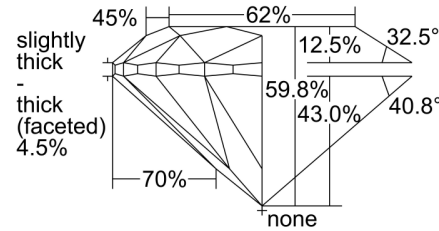

**GIA NATURAL DIAMOND GRADING REPORT**

February 08, 2021

GIA Report Number ..... 2215455427

Shape and Cutting Style ..... Round Brilliant

Measurements ..... 10.17 - 10.24 x 6.10 mm

**GRADING RESULTS**

Carat Weight ..... 4.01 carat

**Comments:** Pinpoints are not shown.

**PROPORTIONS**

Profile to actual proportions

**CLARITY CHARACTERISTICS**

**KEY TO SYMBOLS\***

- Feather
- Crystal
- Needle
- Cavity
- Cloud
- Indented Natural
- Natural

\* Red symbols denote internal characteristics (inclusions). Green or black symbols denote external characteristics (blemishes). Diagram is an approximate representation of the diamond, and symbols shown indicate type, position, and approximate size of clarity characteristics. All clarity characteristics may not be shown. Details of finish are not shown.