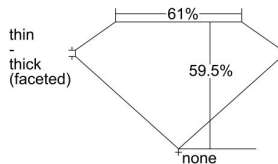

GIA®

FACSIMILE

GIA REPORT 6382955766

Verify this report at GIA.edu

GIA NATURAL DIAMOND DOSSIER®

June 05, 2021
GIA Report Number 6382955766
Shape and Cutting Style ..... Heart Brilliant
Measurements ..... 4.90 x 5.61 x 3.34 mm

GRADING RESULTS

Carat Weight ..... 0.52 carat
Color Grade ..... H
Clarity Grade SI2

ADDITIONAL GRADING INFORMATION

Polish ..... Excellent
Symmetry ..... Very Good
Fluorescence ..... Faint
Clarity Characteristics ..... Cloud, Feather, Crystal
Inscription(s): GIA 6382955766

PROPORTIONS

Profile not to actual proportions

GRADING SCALES

GIA COLOR SCALE		GIA CLARITY SCALE			
COLORLESS	D	VERY VERY SLIGHTLY INCLUDED	FLAWLESS		
	E		INTERNALLY FLAWLESS		
	F	VERY SLIGHTLY INCLUDED	VVS₁		
	G		VVS₂		
	H		VS₁		
	NEAR COLORLESS	I	SLIGHTLY INCLUDED	VS₂	
		J		SI₁	
		FAINT	K	INCLUDED	SI₂
			L		I₁
			M		I₂
VERT LIGHT	N	LIGHT	I₃		
	O				
	P				
	Q				
	R