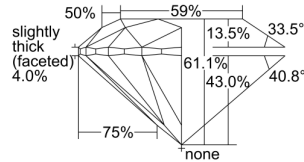

GIA®

FACSIMILE

GIA REPORT 2386704982

Verify this report at GIA.edu

GIA NATURAL DIAMOND DOSSIER®

May 15, 2021
GIA Report Number 2386704982
Shape and Cutting Style ..... Round Brilliant
Measurements ..... 5.68 - 5.71 x 3.48 mm

GRADING RESULTS

Carat Weight ..... 0.70 carat
Color Grade ..... J
Clarity Grade SI2
Cut Grade ..... Excellent

ADDITIONAL GRADING INFORMATION

Polish ..... Excellent
Symmetry ..... Excellent
Fluorescence ..... Faint
Clarity Characteristics ..... Crystal
Inscription(s): GIA 2386704982

PROPORTIONS

Profile to actual proportions