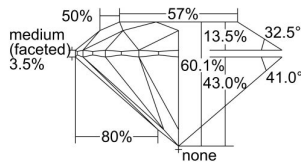

GIA®

FACSIMILE

GIA REPORT 2386534072

Verify this report at GIA.edu

GIA NATURAL DIAMOND DOSSIER®

May 07, 2021
GIA Report Number 2386534072
Shape and Cutting Style ..... Round Brilliant
Measurements ..... 5.76 - 5.79 x 3.47 mm

GRADING RESULTS

Carat Weight ..... 0.70 carat
Color Grade ..... G
Clarity Grade VS2
Cut Grade ..... Excellent

ADDITIONAL GRADING INFORMATION

Polish ..... Excellent
Symmetry ..... Very Good
Fluorescence ..... Faint
Clarity Characteristics ..... Crystal
Inscription(s): GIA 2386534072

PROPORTIONS

Profile to actual proportions

GRADING SCALES

GIA COLOR SCALE	GIA CLARITY SCALE	GIA CUT SCALE	
D	FLAWLESS	EXCELLENT	
E	INTERNALLY FLAWLESS		
F		VVS₁	VERY GOOD
G	VVS₂		
H	VS₁	GOOD	
I	VS₂		
J	SI₁	FAIR	
K	SI₂		
L	I₁	POOR	
M	I₂		
N	I₃		
O			
P			
Q			
R			
S			
T			
U			
V			
W			
X			
Y			
Z