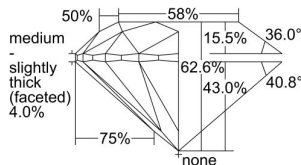

GIA®

FACSIMILE

GIA REPORT 6392155343

Verify this report at GIA.edu

GIA NATURAL DIAMOND DOSSIER®

June 23, 2021
GIA Report Number 6392155343
Shape and Cutting Style ..... Round Brilliant
Measurements ..... 5.90 - 5.94 x 3.70 mm

GRADING RESULTS

Carat Weight ..... 0.81 carat
Color Grade ..... G
Clarity Grade S11
Cut Grade ..... Excellent

ADDITIONAL GRADING INFORMATION

Polish ..... Excellent
Symmetry ..... Excellent
Fluorescence ..... Faint
Clarity Characteristics..... Cloud, Crystal, Feather
Inscription(s): GIA 6392155343

PROPORTIONS

Profile to actual proportions

GRADING SCALES

GIA COLOR SCALE	GIA CLARITY SCALE	GIA CUT SCALE	
D	FLAWLESS	EXCELLENT	
E	INTERNALLY FLAWLESS		
F		VVS₁	VERY GOOD
G	VVS₂		
H	VS₁	GOOD	
I	VS₂		
J	S1₁	FAIR	
K	S1₂		
L	I₁	POOR	
M	I₂		
N	I₃		
O			
P			
Q			
R			
S			
T			
U			
V			
W			
X			
Y			
Z