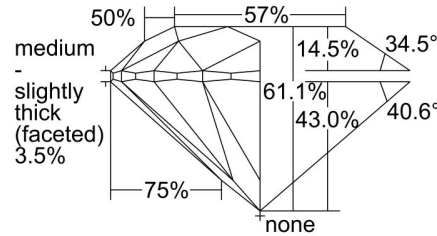

GIA NATURAL DIAMOND GRADING REPORT

February 13, 2021
 GIA Report Number 7376524523
 Shape and Cutting Style Round Brilliant
 Measurements 6.45 - 6.47 x 3.95 mm

GRADING RESULTS

Carat Weight 1.01 carat
 Color Grade E
 Clarity Grade SI2
 Cut Grade Excellent

PROPORTIONS

Profile to actual proportions

CLARITY CHARACTERISTICS

KEY TO SYMBOLS*

- Crystal
- Cloud
- ~ Feather
- \\ Needle

* Red symbols denote internal characteristics (inclusions). Green or black symbols denote external characteristics (blemishes). Diagram is an approximate representation of the diamond, and symbols shown indicate type, position, and approximate size of clarity characteristics. All clarity characteristics may not be shown. Details of finish are not shown.