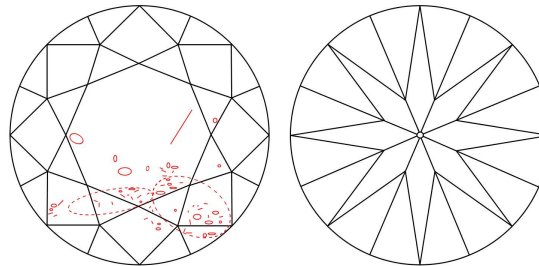

GIA NATURAL DIAMOND GRADING REPORT

February 13, 2021
 GIA Report Number 7376524523
 Shape and Cutting Style Round Brilliant
 Measurements 6.45 - 6.47 x 3.95 mm

GRADING RESULTS

Carat Weight 1.01 carat
 Color Grade E
 Clarity Grade SI2
 Cut Grade Excellent

ADDITIONAL GRADING INFORMATION

Polish Excellent
 Symmetry Excellent
 Fluorescence Medium Blue

Inscription(s): GIA 7376524523

Comments: Additional clouds, pinpoints, internal graining and surface graining are not shown.

PROPORTIONS

Profile to actual proportions

CLARITY CHARACTERISTICS

KEY TO SYMBOLS*

- Crystal
- Cloud
- ~ Feather
- \\ Needle

* Red symbols denote internal characteristics (inclusions). Green or black symbols denote external characteristics (blemishes). Diagram is an approximate representation of the diamond, and symbols shown indicate type, position, and approximate size of clarity characteristics. All clarity characteristics may not be shown. Details of finish are not shown.