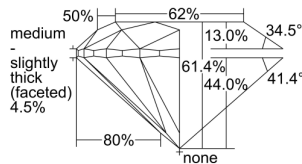

GIA®

FACSIMILE

GIA REPORT

7383844042

Verify this report at GIA.edu

GIA NATURAL DIAMOND DOSSIER®

May 27, 2021
GIA Report Number 7383844042
Shape and Cutting Style ..... Round Brilliant
Measurements ..... 6.16 - 6.19 x 3.79 mm

GRADING RESULTS

Carat Weight ..... 0.90 carat
Color Grade ..... K
Clarity Grade SI2
Cut Grade ..... Excellent

ADDITIONAL GRADING INFORMATION

Polish ..... Excellent
Symmetry ..... Excellent
Fluorescence ..... Faint
Clarity Characteristics ..... Crystal, Feather
Inscription(s): GIA 7383844042

PROPORTIONS

Profile to actual proportions

GRADING SCALES

GIA COLOR SCALE	GIA CLARITY SCALE	GIA CUT SCALE	
D	FLAWLESS	EXCELLENT	
E	INTERNALLY FLAWLESS		
F		VVS₁	VERY GOOD
G	VVS₂		
H	VS₁	GOOD	
I	VS₂		
J	SI₁	FAIR	
K	SI₂		
L	I₁	POOR	
M	I₂		
N	I₃		
O			
P			
Q			
R			
S			
T			
U			
V			
W			
X			
Y			
Z