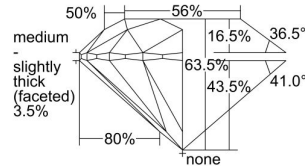

GIA®

FACSIMILE

GIA REPORT 6214653136

Verify this report at GIA.edu

GIA NATURAL DIAMOND DOSSIER®

May 03, 2021
GIA Report Number 6214653136
Shape and Cutting Style ..... Round Brilliant
Measurements ..... 5.57 - 5.66 x 3.56 mm

GRADING RESULTS

Carat Weight ..... 0.70 carat
Color Grade ..... E
Clarity Grade VS2
Cut Grade ..... Excellent

ADDITIONAL GRADING INFORMATION

Polish ..... Excellent
Symmetry ..... Very Good
Fluorescence ..... Faint
Clarity Characteristics ..... Crystal
Inscription(s): GIA 6214653136

PROPORTIONS

Profile to actual proportions

GRADING SCALES

GIA COLOR SCALE	GIA CLARITY SCALE	GIA CUT SCALE
D	FLAWLESS	EXCELLENT
E	FLAWLESS	
F	INTERNALLY FLAWLESS	VERY GOOD
G	FLAWLESS	
H	VVS₁	GOOD
I	VVS₂	
J	VS₁	FAIR
K	VS₂	
L	SI₁	POOR
M	SI₂	
N	I₁	
O	I₂	
P	I₃	
Q		
R		
S		
T		
U		
V		
W		
X		
Y		
Z