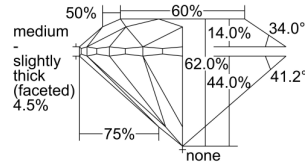

GIA®

FACSIMILE

GIA REPORT 7376685059

Verify this report at GIA.edu

GIA NATURAL DIAMOND DOSSIER®

March 05, 2021
GIA Report Number 7376685059
Shape and Cutting Style ..... Round Brilliant
Measurements ..... 5.35 - 5.40 x 3.33 mm

GRADING RESULTS

Carat Weight ..... 0.60 carat
Color Grade L
Clarity Grade VS2
Cut Grade ..... Excellent

ADDITIONAL GRADING INFORMATION

Polish ..... Excellent
Symmetry ..... Excellent
Fluorescence ..... Faint
Clarity Characteristics ..... Cloud, Crystal, Needle
Inscription(s): GIA 7376685059

PROPORTIONS

Profile to actual proportions

GRADING SCALES

GIA COLOR SCALE

COLORESS	D
	E
	F
	G
	H
	I
	J
NEAR COLORESS	K
	L
FAIN	M
	N
	O
	P
VERY LIGHT	Q
	R
	S
	T
	U
	V
	W
	X
	Y
LIGHT	Z

GIA CLARITY SCALE

FLAWLESS	VERY VERY SLIGHTLY INCLUDED	VS₁	VS₂	VS₁	VS₂	SI₁	SI₂	I₁	I₂	I₃	
											FLAWLESS
INTERNALLY FLAWLESS	VERY SLIGHTLY INCLUDED										

GIA CUT SCALE

EXCELLENT
VERY GOOD
GOOD
FAIR
POOR