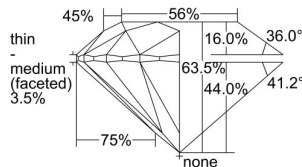

GIA®

FACSIMILE

GIA REPORT

7386041267

Verify this report at GIA.edu

GIA NATURAL DIAMOND DOSSIER®

March 19, 2021
GIA Report Number **7386041267**
Shape and Cutting Style ..... **Round Brilliant**
Measurements ..... **5.60 - 5.67 x 3.58 mm**

GRADING RESULTS

Carat Weight ..... **0.70 carat**
Color Grade ..... **G**
Clarity Grade **VS1**
Cut Grade ..... **Excellent**

ADDITIONAL GRADING INFORMATION

Polish ..... **Excellent**
Symmetry ..... **Very Good**
Fluorescence ..... **None**
Clarity Characteristics..... **Crystal, Indented Natural**
Inscription(s): **GIA 7386041267**

PROPORTIONS

Profile to actual proportions