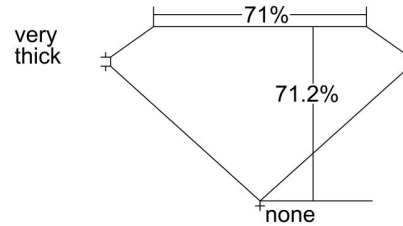

**GIA NATURAL DIAMOND GRADING REPORT**

March 09, 2021  
 GIA Report Number ..... 1373907435  
 Shape and Cutting Style ..... Cut-Cornered Rectangular  
 Modified Brilliant  
 Measurements ..... 8.76 x 6.59 x 4.69 mm

**GRADING RESULTS**

Carat Weight ..... 2.51 carat  
 Color Grade ..... J  
 Clarity Grade ..... SI2

**ADDITIONAL GRADING INFORMATION**

Polish ..... Excellent  
 Symmetry ..... Excellent  
 Fluorescence ..... Medium Blue  
 Inscription(s): GIA 1373907435

**Comments:** Additional clouds, pinpoints and surface graining are not shown.

**PROPORTIONS**

Profile not to actual proportions

**CLARITY CHARACTERISTICS**

**KEY TO SYMBOLS\***

-  Feather
-  Crystal
-  Cloud
-  Needle
-  Natural

\* Red symbols denote internal characteristics (inclusions). Green or black symbols denote external characteristics (blemishes). Diagram is an approximate representation of the diamond, and symbols shown indicate type, position, and approximate size of clarity characteristics. All clarity characteristics may not be shown. Details of finish are not shown.