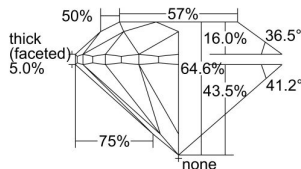

GIA®

FACSIMILE

GIA REPORT 1367955516

Verify this report at GIA.edu

GIA NATURAL DIAMOND DOSSIER®

January 13, 2021
GIA Report Number 1367955516
Shape and Cutting Style ..... Round Brilliant
Measurements ..... 5.53 - 5.57 x 3.59 mm

GRADING RESULTS

Carat Weight ..... 0.70 carat
Color Grade ..... G
Clarity Grade S11
Cut Grade ..... Very Good

ADDITIONAL GRADING INFORMATION

Polish ..... Excellent
Symmetry ..... Excellent
Fluorescence ..... Medium Blue
Clarity Characteristics ..... Cloud, Crystal
Inscription(s): GIA 1367955516

PROPORTIONS

Profile to actual proportions

GRADING SCALES

GIA COLOR SCALE	GIA CLARITY SCALE	GIA CUT SCALE	
D	FLAWLESS	EXCELLENT	
E	INTERNALLY FLAWLESS		
F		VVS₁	VERY GOOD
G	VVS₂		
H	VS₁	GOOD	
I	VS₂		
J	S1₁	FAIR	
K	S1₂		
L	I₁	POOR	
M	I₂		
N	I₃		
O			
P			
Q			
R			
S			
T			
U			
V			
W			
X			
Y			
Z