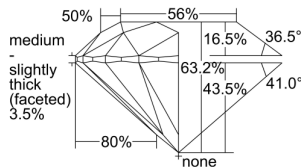

GIA®

FACSIMILE

GIA REPORT 2386741264

Verify this report at GIA.edu

GIA NATURAL DIAMOND DOSSIER®

May 21, 2021
GIA Report Number 2386741264
Shape and Cutting Style ..... Round Brilliant
Measurements ..... 4.23 - 4.27 x 2.69 mm

GRADING RESULTS

Carat Weight ..... 0.30 carat
Color Grade ..... F
Clarity Grade VS2
Cut Grade ..... Excellent

ADDITIONAL GRADING INFORMATION

Polish ..... Excellent
Symmetry ..... Excellent
Fluorescence ..... Strong Blue
Clarity Characteristics ..... Crystal, Needle
Inscription(s): GIA 2386741264

PROPORTIONS

Profile to actual proportions

GRADING SCALES

GIA COLOR SCALE	GIA CLARITY SCALE	GIA CUT SCALE	
D	FLAWLESS	EXCELLENT	
E	INTERNALLY FLAWLESS		
F		VVS₁	VERY GOOD
G	VVS₂		
H	VS₁	GOOD	
I	VS₂		
J	SI₁	FAIR	
K	SI₂		
L	I₁	POOR	
M	I₂		
N	I₃		
O			
P			
Q			
R			
S			
T			
U			
V			
W			
X			
Y			
Z