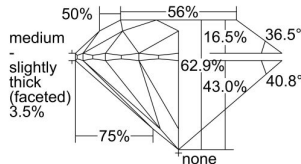

GIA®

FACSIMILE

GIA REPORT 6375865225

Verify this report at GIA.edu

GIA NATURAL DIAMOND DOSSIER®

March 25, 2021
GIA Report Number 6375865225
Shape and Cutting Style ..... Round Brilliant
Measurements ..... 5.35 - 5.39 x 3.38 mm

GRADING RESULTS

Carat Weight ..... 0.60 carat
Color Grade ..... F
Clarity Grade SI2
Cut Grade ..... Excellent

ADDITIONAL GRADING INFORMATION

Polish ..... Excellent
Symmetry ..... Excellent
Fluorescence ..... Very Strong Blue
Clarity Characteristics ..... Cloud, Crystal
Inscription(s): GIA 6375865225

PROPORTIONS

Profile to actual proportions

GRADING SCALES

GIA COLOR SCALE	GIA CLARITY SCALE	GIA CUT SCALE	
D	FLAWLESS	EXCELLENT	
E	INTERNALLY FLAWLESS		
F		VVS₁	VERY GOOD
G	VVS₂		
H	VS₁	GOOD	
I	VS₂		
J	SI₁	FAIR	
K	SI₂		
L	I₁	POOR	
M	I₂		
N	I₃		
O			
P			
Q			
R			
S			
T			
U			
V			
W			
X			
Y			
Z