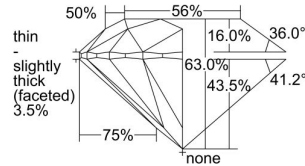

GIA®

FACSIMILE

GIA REPORT 6372593499

Verify this report at GIA.edu

GIA NATURAL DIAMOND DOSSIER®

March 04, 2021
GIA Report Number 6372593499
Shape and Cutting Style ..... Round Brilliant
Measurements ..... 5.88 - 5.94 x 3.73 mm

GRADING RESULTS

Carat Weight ..... 0.80 carat
Color Grade ..... K
Clarity Grade SI2
Cut Grade ..... Excellent

ADDITIONAL GRADING INFORMATION

Polish ..... Excellent
Symmetry ..... Very Good
Fluorescence ..... Strong Blue
Clarity Characteristics ..... Crystal
Inscription(s): GIA 6372593499

PROPORTIONS

Profile to actual proportions