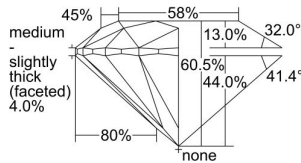

GIA®

FACSIMILE

GIA REPORT 5376406439

Verify this report at GIA.edu

GIA NATURAL DIAMOND DOSSIER®

January 30, 2021
GIA Report Number 5376406439
Shape and Cutting Style ..... Round Brilliant
Measurements ..... 5.45 - 5.48 x 3.31 mm

GRADING RESULTS

Carat Weight ..... 0.60 carat
Color Grade ..... K
Clarity Grade SI2
Cut Grade ..... Excellent

ADDITIONAL GRADING INFORMATION

Polish ..... Excellent
Symmetry ..... Excellent
Fluorescence ..... Faint
Clarity Characteristics ..... Cloud, Crystal
Inscription(s): GIA 5376406439

PROPORTIONS

Profile to actual proportions

GRADING SCALES

GIA COLOR SCALE	GIA CLARITY SCALE	GIA CUT SCALE	
D	FLAWLESS	EXCELLENT	
E	INTERNALLY FLAWLESS		
F		VVS₁	VERY GOOD
G	VVS₂		
H	VS₁	GOOD	
I	VS₂		
J	SI₁	FAIR	
K	SI₂		
L	I₁	POOR	
M	I₂		
N	I₃		
O			
P			
Q			
R			
S			
T			
U			
V			
W			
X			
Y			
Z