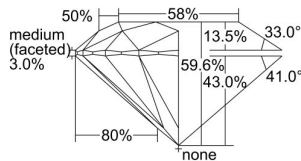

GIA®

FACSIMILE

GIA REPORT 1369967659

Verify this report at GIA.edu

GIA NATURAL DIAMOND DOSSIER®

December 15, 2020
GIA Report Number 1369967659
Shape and Cutting Style ..... Round Brilliant
Measurements ..... 4.54 - 4.56 x 2.71 mm

GRADING RESULTS

Carat Weight ..... 0.33 carat
Color Grade ..... D
Clarity Grade VS2
Cut Grade ..... Excellent

ADDITIONAL GRADING INFORMATION

Polish ..... Excellent
Symmetry ..... Excellent
Fluorescence ..... Faint
Clarity Characteristics ..... Cloud, Feather
Inscription(s): GIA 1369967659

PROPORTIONS

Profile to actual proportions

GRADING SCALES

GIA COLOR SCALE	GIA CLARITY SCALE	GIA CUT SCALE	
D	FLAWLESS	EXCELLENT	
E	INTERNALLY FLAWLESS		
F		VVS₁	VERY GOOD
G	VVS₂		
H	VS₁	GOOD	
I	VS₂		
J	SI₁	FAIR	
K	SI₂		
L	I₁	POOR	
M	I₂		
N	I₃		
O			
P			
Q			
R			
S			
T			
U			
V			
W			
X			
Y			
Z