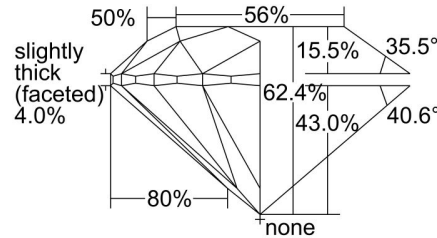

GIA NATURAL DIAMOND GRADING REPORT

 April 03, 2021
 GIA Report Number 6385275649
 Shape and Cutting Style Round Brilliant
 Measurements 7.09 - 7.14 x 4.44 mm

GRADING RESULTS

 Carat Weight 1.40 carat
 Color Grade D
 Clarity Grade SI1
 Cut Grade Excellent

Profile to actual proportions

CLARITY CHARACTERISTICS

KEY TO SYMBOLS*

-  Feather
-  Crystal
-  Cloud
-  Needle
-  Indented Natural
-  Natural

* Red symbols denote internal characteristics (inclusions). Green or black symbols denote external characteristics (blemishes). Diagram is an approximate representation of the diamond, and symbols shown indicate type, position, and approximate size of clarity characteristics. All clarity characteristics may not be shown. Details of finish are not shown.