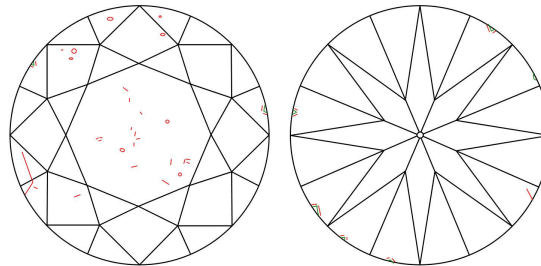

GIA NATURAL DIAMOND GRADING REPORT

 April 03, 2021
 GIA Report Number 6385275649
 Shape and Cutting Style Round Brilliant
 Measurements 7.09 - 7.14 x 4.44 mm

GRADING RESULTS

 Carat Weight 1.40 carat
 Color Grade D
 Clarity Grade SI1
 Cut Grade Excellent

ADDITIONAL GRADING INFORMATION

 Polish Excellent
 Symmetry Excellent
 Fluorescence Strong Blue

Inscription(s): GIA 6385275649

Comments: Additional clouds are not shown. Pinpoints are not shown.

PROPORTIONS

Profile to actual proportions

CLARITY CHARACTERISTICS

KEY TO SYMBOLS*

-  Feather
-  Crystal
-  Cloud
-  Needle
-  Indented Natural
-  Natural

* Red symbols denote internal characteristics (inclusions). Green or black symbols denote external characteristics (blemishes). Diagram is an approximate representation of the diamond, and symbols shown indicate type, position, and approximate size of clarity characteristics. All clarity characteristics may not be shown. Details of finish are not shown.