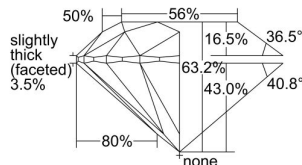

GIA®

FACSIMILE

GIA REPORT 7382738937

Verify this report at GIA.edu

GIA NATURAL DIAMOND DOSSIER®

May 18, 2021
GIA Report Number 7382738937
Shape and Cutting Style ..... Round Brilliant
Measurements ..... 6.10 - 6.15 x 3.87 mm

GRADING RESULTS

Carat Weight ..... 0.90 carat
Color Grade I
Clarity Grade S11
Cut Grade ..... Excellent

ADDITIONAL GRADING INFORMATION

Polish ..... Excellent
Symmetry ..... Excellent
Fluorescence ..... Faint
Clarity Characteristics..... Cloud, Feather, Crystal
Inscription(s): GIA 7382738937

PROPORTIONS

GRADING SCALES

GIA COLOR SCALE

COLORESS	D
	E
	F
	G
	H
	I
	J
NEAR COLORESS	K
	L
FAINTE	M
	N
	O
	P
VERY LIGHT	Q
	R
	S
	T
	U
	V
	W
	X
	Y
LIGHT	Z

GIA CLARITY SCALE

FLAWLESS	VERY VERY SLIGHTLY INCLUDED	VVS₁	VVS₂	VS₁	VS₂	SI₁	SI₂	I₁	I₂	I₃	
											VERY SLIGHTLY INCLUDED
INTERNALLY FLAWLESS											

GIA CUT SCALE

EXCELLENT
VERY GOOD
GOOD
FAIR
POOR