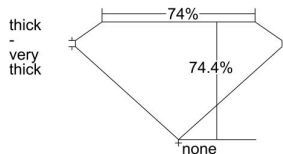

GIA®

FACSIMILE

GIA REPORT 2183282453

Verify this report at gia.edu

GIA DIAMOND DOSSIER®

April 04, 2017
GIA Report Number 2183282453
Shape and Cutting Style ..... Square Modified Brilliant
Measurements ..... 4.37 x 4.28 x 3.18 mm

GRADING RESULTS

Carat Weight ..... 0.50 carat
Color Grade ..... F
Clarity Grade S11

ADDITIONAL GRADING INFORMATION

Polish ..... Very Good
Symmetry ..... Good
Fluorescence ..... None
Clarity Characteristics..... Crystal, Feather
Inscription(s): GIA 2183282453

PROPORTIONS

Profile not to actual proportions

GRADING SCALES

GIA COLOR SCALE		GIA CLARITY SCALE			
COLORLESS	D	VERY VERY SLIGHTLY INCLUDED	FLAWLESS		
	E		INTERNALLY FLAWLESS		
	F	VERY SLIGHTLY INCLUDED	VVS₁		
	G		VVS₂		
	H		VS₁		
	NEAR COLORLESS	I	SLIGHTLY INCLUDED	VS₂	
		J		S1₁	
		FAINT	K	INCLUDED	S1₂
			L		I₁
			M		I₂
VERY LIGHT	N	LIGHT	I₃		
	O				
	P				
	Q				
	R				
	S				
	T