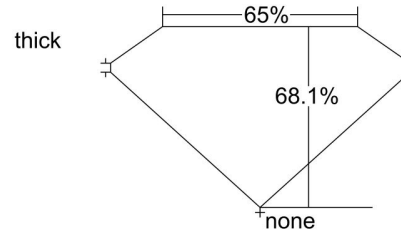

GIA NATURAL DIAMOND GRADING REPORT

December 24, 2020
 GIA Report Number 2376062708
 Shape and Cutting Style . Cut-Cornered Square Modified Brilliant
 Measurements 6.60 x 6.36 x 4.33 mm

GRADING RESULTS

Carat Weight 1.52 carat
 Color Grade G
 Clarity Grade SI2

Profile not to actual proportions

CLARITY CHARACTERISTICS

KEY TO SYMBOLS*

-  Cloud
-  Twinning Wisp
-  Feather
-  Crystal
-  Needle
-  Natural

* Red symbols denote internal characteristics (inclusions). Green or black symbols denote external characteristics (blemishes). Diagram is an approximate representation of the diamond, and symbols shown indicate type, position, and approximate size of clarity characteristics. All clarity characteristics may not be shown. Details of finish are not shown.