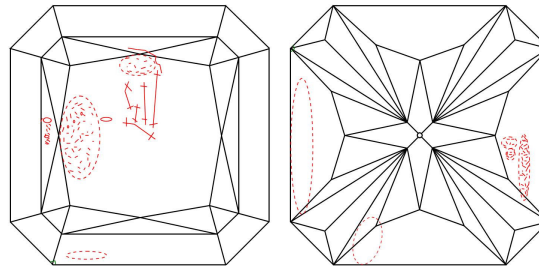

GIA NATURAL DIAMOND GRADING REPORT

December 24, 2020
 GIA Report Number 2376062708
 Shape and Cutting Style . Cut-Cornered Square Modified Brilliant
 Measurements 6.60 x 6.36 x 4.33 mm

GRADING RESULTS

Carat Weight 1.52 carat
 Color Grade G
 Clarity Grade SI2

ADDITIONAL GRADING INFORMATION

Polish Excellent
 Symmetry Excellent
 Fluorescence None
 Inscription(s): GIA 2376062708

Comments: Additional clouds, pinpoints and surface graining are not shown.

PROPORTIONS

Profile not to actual proportions

CLARITY CHARACTERISTICS

KEY TO SYMBOLS*

-  Cloud
-  Twinning Wisp
-  Feather
-  Crystal
-  Needle
-  Natural

* Red symbols denote internal characteristics (inclusions). Green or black symbols denote external characteristics (blemishes). Diagram is an approximate representation of the diamond, and symbols shown indicate type, position, and approximate size of clarity characteristics. All clarity characteristics may not be shown. Details of finish are not shown.