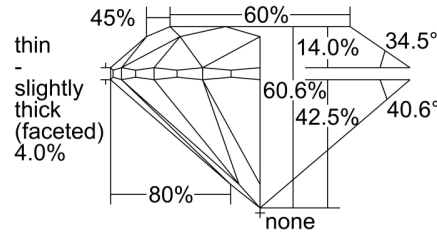

GIA NATURAL DIAMOND GRADING REPORT

May 11, 2021  
 GIA Report Number ..... 1385657897  
 Shape and Cutting Style ..... Round Brilliant  
 Measurements ..... 7.63 - 7.68 x 4.64 mm

GRADING RESULTS

Carat Weight ..... 1.70 carat  
 Color Grade ..... H  
 Clarity Grade ..... SI1  
 Cut Grade ..... Excellent

PROPORTIONS

Profile to actual proportions

CLARITY CHARACTERISTICS

KEY TO SYMBOLS\*

- Crystal
- Feather
- ◐ Cavity
- △ Natural

\* Red symbols denote internal characteristics (inclusions). Green or black symbols denote external characteristics (blemishes). Diagram is an approximate representation of the diamond, and symbols shown indicate type, position, and approximate size of clarity characteristics. All clarity characteristics may not be shown. Details of finish are not shown.