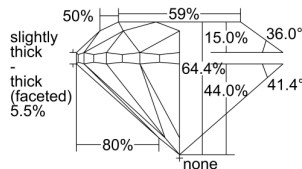

GIA®

FACSIMILE

GIA REPORT 1389184952

Verify this report at GIA.edu

GIA NATURAL DIAMOND DOSSIER®

March 27, 2021
GIA Report Number 1389184952
Shape and Cutting Style ..... Round Brilliant
Measurements ..... 4.82 - 4.85 x 3.11 mm

GRADING RESULTS

Carat Weight ..... 0.46 carat
Color Grade ..... F
Clarity Grade S11
Cut Grade ..... Very Good

ADDITIONAL GRADING INFORMATION

Polish ..... Excellent
Symmetry ..... Excellent
Fluorescence ..... None
Clarity Characteristics ..... Cloud, Crystal
Inscription(s): GIA 1389184952

PROPORTIONS

Profile to actual proportions

GRADING SCALES

GIA COLOR SCALE	GIA CLARITY SCALE	GIA CUT SCALE	
D	FLAWLESS	EXCELLENT	
E	INTERNALLY FLAWLESS		
F		VVS₁	VERY GOOD
G	VVS₂		
H	VS₁	GOOD	
I	VS₂		
J	S1₁	FAIR	
K	S1₂		
L	I₁	POOR	
M	I₂		
N	I₃		
O			
P			
Q			
R			
S			
T			
U			
V			
W			
X			
Y			
Z