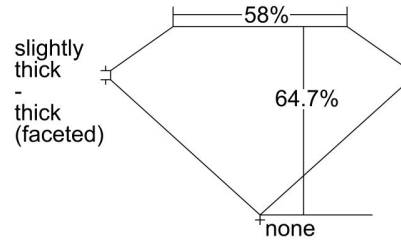

GIA NATURAL DIAMOND GRADING REPORT

February 25, 2021

GIA Report Number ..... 1375768041

Shape and Cutting Style ..... Cushion Modified Brilliant

Measurements ..... 7.63 x 6.93 x 4.49 mm

GRADING RESULTS

Carat Weight ..... 2.02 carat

Color Grade ..... E

Clarity Grade ..... SI1

ADDITIONAL GRADING INFORMATION

Polish ..... Excellent

Symmetry ..... Excellent

Fluorescence ..... Strong Blue

Inscription(s): GIA 1375768041

Comments: Pinpoints are not shown.

PROPORTIONS

Profile not to actual proportions

CLARITY CHARACTERISTICS

KEY TO SYMBOLS\*

-  Cloud
-  Feather
-  Crystal
-  Needle

\* Red symbols denote internal characteristics (inclusions). Green or black symbols denote external characteristics (blemishes). Diagram is an approximate representation of the diamond, and symbols shown indicate type, position, and approximate size of clarity characteristics. All clarity characteristics may not be shown. Details of finish are not shown.