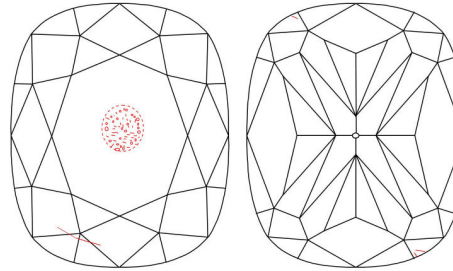

GIA NATURAL DIAMOND GRADING REPORT

February 25, 2021

GIA Report Number ..... 1375768041

Shape and Cutting Style ..... Cushion Modified Brilliant

Measurements ..... 7.63 x 6.93 x 4.49 mm

GRADING RESULTS

Carat Weight ..... 2.02 carat

Color Grade ..... E

Clarity Grade ..... SI1

ADDITIONAL GRADING INFORMATION

Polish ..... Excellent

Symmetry ..... Excellent

Fluorescence ..... Strong Blue

Inscription(s): GIA 1375768041

Comments: Pinpoints are not shown.

PROPORTIONS

Profile not to actual proportions

CLARITY CHARACTERISTICS

KEY TO SYMBOLS\*

-  Cloud
-  Feather
-  Crystal
-  Needle

\* Red symbols denote internal characteristics (inclusions). Green or black symbols denote external characteristics (blemishes). Diagram is an approximate representation of the diamond, and symbols shown indicate type, position, and approximate size of clarity characteristics. All clarity characteristics may not be shown. Details of finish are not shown.