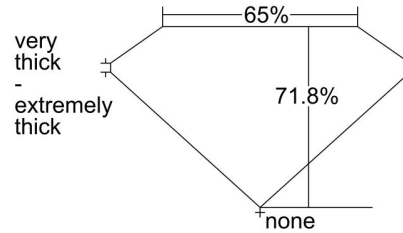

GIA NATURAL DIAMOND GRADING REPORT

January 15, 2021
 GIA Report Number 5212391188
 Shape and Cutting Style Emerald Cut
 Measurements 6.26 x 4.69 x 3.37 mm

GRADING RESULTS

Carat Weight 1.00 carat
 Color Grade L, Faint Brown
 Clarity Grade VS2

ADDITIONAL GRADING INFORMATION

Polish Excellent
 Symmetry Good
 Fluorescence None

Inscription(s): GIA 5212391188

Comments: Pinpoints are not shown. Clouds are not shown.

PROPORTIONS

Profile not to actual proportions

CLARITY CHARACTERISTICS

KEY TO SYMBOLS*

- Crystal
- ∖ Needle
- ∧ Natural

* Red symbols denote internal characteristics (inclusions). Green or black symbols denote external characteristics (blemishes). Diagram is an approximate representation of the diamond, and symbols shown indicate type, position, and approximate size of clarity characteristics. All clarity characteristics may not be shown. Details of finish are not shown.