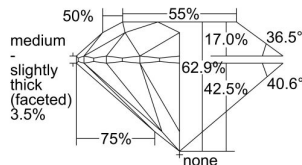

GIA®

FACSIMILE

GIA REPORT 1389498584

Verify this report at GIA.edu

GIA NATURAL DIAMOND DOSSIER®

May 01, 2021
GIA Report Number 1389498584
Shape and Cutting Style ..... Round Brilliant
Measurements ..... 4.86 - 4.90 x 3.07 mm

GRADING RESULTS

Carat Weight ..... 0.45 carat
Color Grade ..... E
Clarity Grade SI2
Cut Grade ..... Excellent

ADDITIONAL GRADING INFORMATION

Polish ..... Excellent
Symmetry ..... Excellent
Fluorescence ..... None
Clarity Characteristics ..... Cloud
Inscription(s): GIA 1389498584

PROPORTIONS

Profile to actual proportions

GRADING SCALES

GIA COLOR SCALE	GIA CLARITY SCALE	GIA CUT SCALE
D	FLAWLESS	EXCELLENT
E	INTERNALLY FLAWLESS	
F	VVS₁	VERY GOOD
G		
H	VS₁	GOOD
I		
J	VS₂	FAIR
K		
L	SI₁	POOR
M		
N	I₁	
O		
P	I₂	
Q		
R	I₃	
S		
T		
U		
V		
W		
X		
Y		
Z