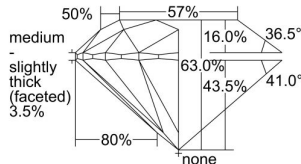

GIA®

FACSIMILE

GIA REPORT 2376627679

Verify this report at GIA.edu

GIA NATURAL DIAMOND DOSSIER®

February 19, 2021
GIA Report Number 2376627679
Shape and Cutting Style ..... Round Brilliant
Measurements ..... 5.40 - 5.42 x 3.41 mm

GRADING RESULTS

Carat Weight ..... 0.62 carat
Color Grade ..... E
Clarity Grade SI2
Cut Grade ..... Excellent

ADDITIONAL GRADING INFORMATION

Polish ..... Excellent
Symmetry ..... Excellent
Fluorescence ..... None
Clarity Characteristics ..... Cloud
Inscription(s): GIA 2376627679

PROPORTIONS

Profile to actual proportions