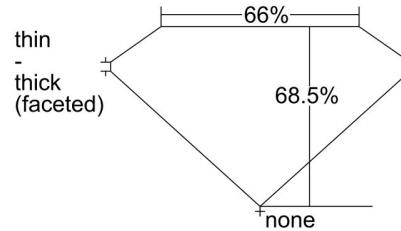

GIA NATURAL DIAMOND GRADING REPORT

April 26, 2021  
 GIA Report Number ..... 6214641568  
 Shape and Cutting Style ..... Cushion Modified Brilliant  
 Measurements ..... 11.32 x 10.48 x 7.18 mm

GRADING RESULTS

Carat Weight ..... 7.02 carat  
 Color Grade ..... H  
 Clarity Grade ..... SI2

ADDITIONAL GRADING INFORMATION

Polish ..... Excellent  
 Symmetry ..... Very Good  
 Fluorescence ..... None  
**Comments:** Additional clouds are not shown. Pinpoints are not shown.

PROPORTIONS

Profile not to actual proportions

CLARITY CHARACTERISTICS

KEY TO SYMBOLS\*

-  Feather
-  Cloud
-  Needle

\* Red symbols denote internal characteristics (inclusions). Green or black symbols denote external characteristics (blemishes). Diagram is an approximate representation of the diamond, and symbols shown indicate type, position, and approximate size of clarity characteristics. All clarity characteristics may not be shown. Details of finish are not shown.