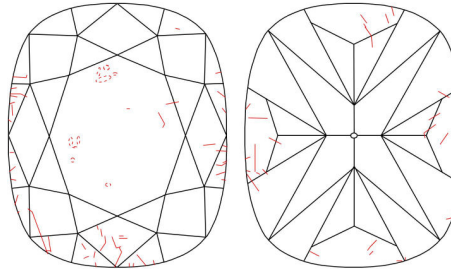

GIA NATURAL DIAMOND GRADING REPORT

April 26, 2021  
 GIA Report Number ..... 6214641568  
 Shape and Cutting Style ..... Cushion Modified Brilliant  
 Measurements ..... 11.32 x 10.48 x 7.18 mm

GRADING RESULTS

Carat Weight ..... 7.02 carat  
 Color Grade ..... H  
 Clarity Grade ..... SI2

ADDITIONAL GRADING INFORMATION

Polish ..... Excellent  
 Symmetry ..... Very Good  
 Fluorescence ..... None  
**Comments:** Additional clouds are not shown. Pinpoints are not shown.

PROPORTIONS

Profile not to actual proportions

CLARITY CHARACTERISTICS

KEY TO SYMBOLS\*

-  Feather
-  Cloud
-  Needle

\* Red symbols denote internal characteristics (inclusions). Green or black symbols denote external characteristics (blemishes). Diagram is an approximate representation of the diamond, and symbols shown indicate type, position, and approximate size of clarity characteristics. All clarity characteristics may not be shown. Details of finish are not shown.