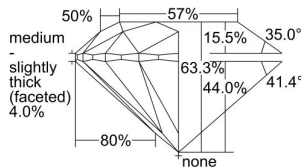

GIA®

FACSIMILE

GIA REPORT 2211596258

Verify this report at GIA.edu

GIA NATURAL DIAMOND DOSSIER®

April 09, 2021
GIA Report Number 2211596258
Shape and Cutting Style ..... Round Brilliant
Measurements ..... 5.59 - 5.66 x 3.56 mm

GRADING RESULTS

Carat Weight ..... 0.70 carat
Color Grade ..... E
Clarity Grade S11
Cut Grade ..... Excellent

ADDITIONAL GRADING INFORMATION

Polish ..... Excellent
Symmetry ..... Very Good
Fluorescence ..... Faint
Clarity Characteristics ..... Crystal
Inscription(s): GIA 2211596258

PROPORTIONS

Profile to actual proportions

GRADING SCALES

GIA COLOR SCALE

COLOURESS	D
	E
	F
	G
	H
	I
	J
NEAR COLOURESS	K
	L
FAIN	M
	N
	O
	P
	Q
	R
	S
	T
	U
	V
	W
	X
	Y
LIGHT	Z

GIA CLARITY SCALE

FLAWLESS	VERY VERY SLIGHTLY INCLUDED	VVS₁	VVS₂	VS₁	VS₂	S1₁	S1₂	I₁	I₂	I₃	
											INTERNAL FLAWLESS

GIA CUT SCALE

EXCELLENT
VERY GOOD
GOOD
FAIR
POOR